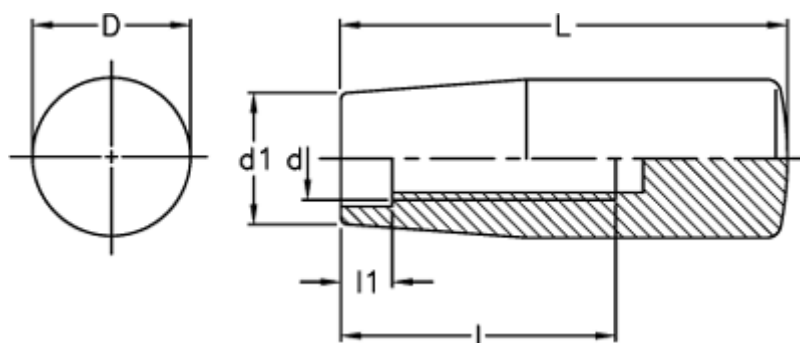

# Data Sheet

Article number: 2304022101  
Description: E+G Handle  
I.280/100-M12

## Measures

d = M12

D = 31

d1 = 25

l = 58

L = 102

l1 = 8.0